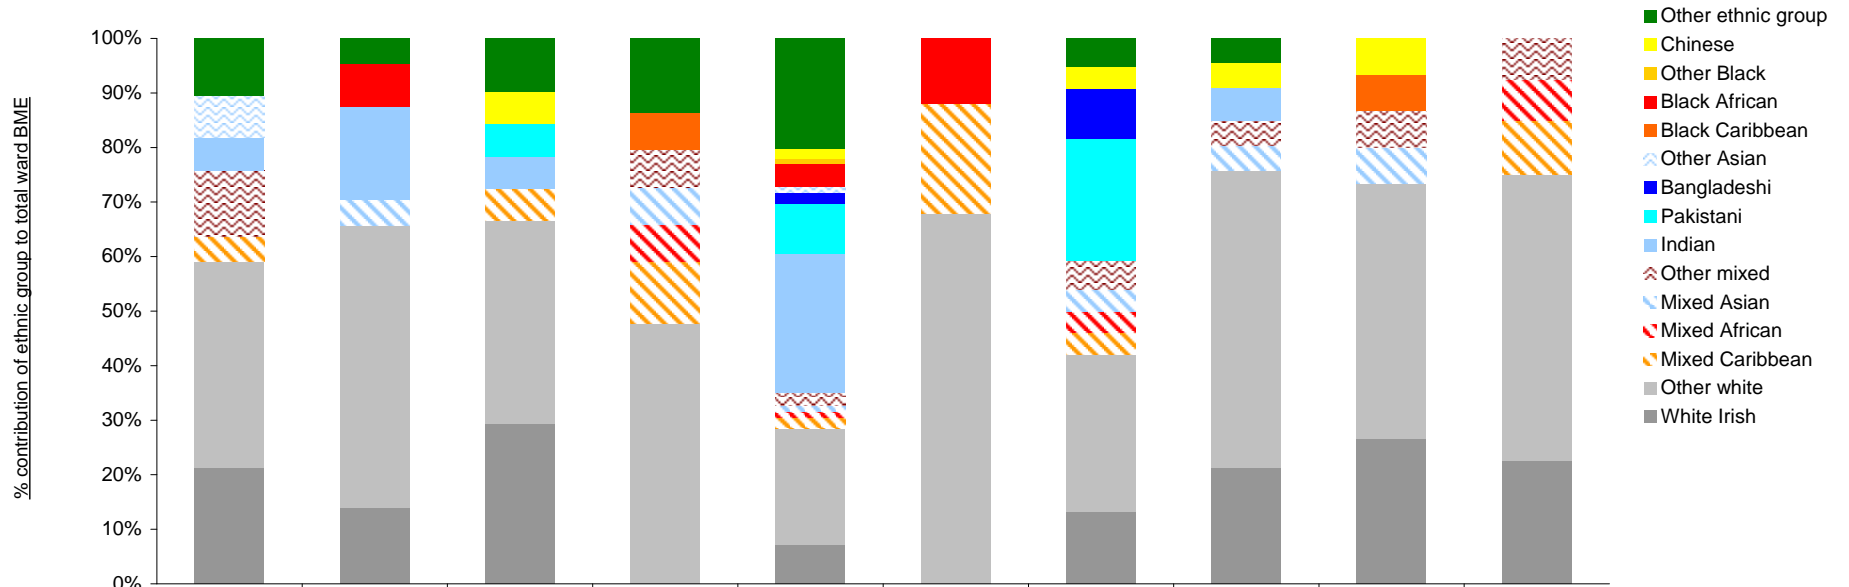

Wards Acton to Chirk North

	Acton	Borrás Park	Bronington	Brymbo	Brynyffynnon	Bryn Cefn	Cartrefle	Cefn	Dyffryn Ceiriog/Ceiriog Valley	Chirk North
Other ethnic group	11%	5%	10%	14%	20%	0%	5%	5%	0%	0%
Chinese	0%	0%	6%	0%	2%	0%	4%	5%	7%	0%
Other Black	0%	0%	0%	0%	1%	0%	0%	0%	0%	0%
Black African	0%	8%	0%	0%	4%	12%	0%	0%	0%	0%
Black Caribbean	0%	0%	0%	7%	0%	0%	0%	0%	7%	0%
Other Asian	8%	0%	0%	0%	1%	0%	0%	0%	0%	0%
Bangladeshi	0%	0%	0%	0%	2%	0%	9%	0%	0%	0%
Pakistani	0%	0%	6%	0%	9%	0%	22%	0%	0%	0%
Indian	6%	17%	6%	0%	25%	0%	0%	6%	0%	0%
Other mixed	12%	0%	0%	7%	2%	0%	5%	5%	7%	8%
Mixed Asian	0%	5%	0%	7%	1%	0%	4%	5%	7%	0%
Mixed African	0%	0%	0%	7%	1%	0%	4%	0%	0%	8%
Mixed Caribbean	5%	0%	6%	11%	2%	20%	4%	0%	0%	10%

Wards Gwersyllt West to Marford and Hoseley

Wards Minera to Queensway

Wards Rhosnesni to Wynnstay