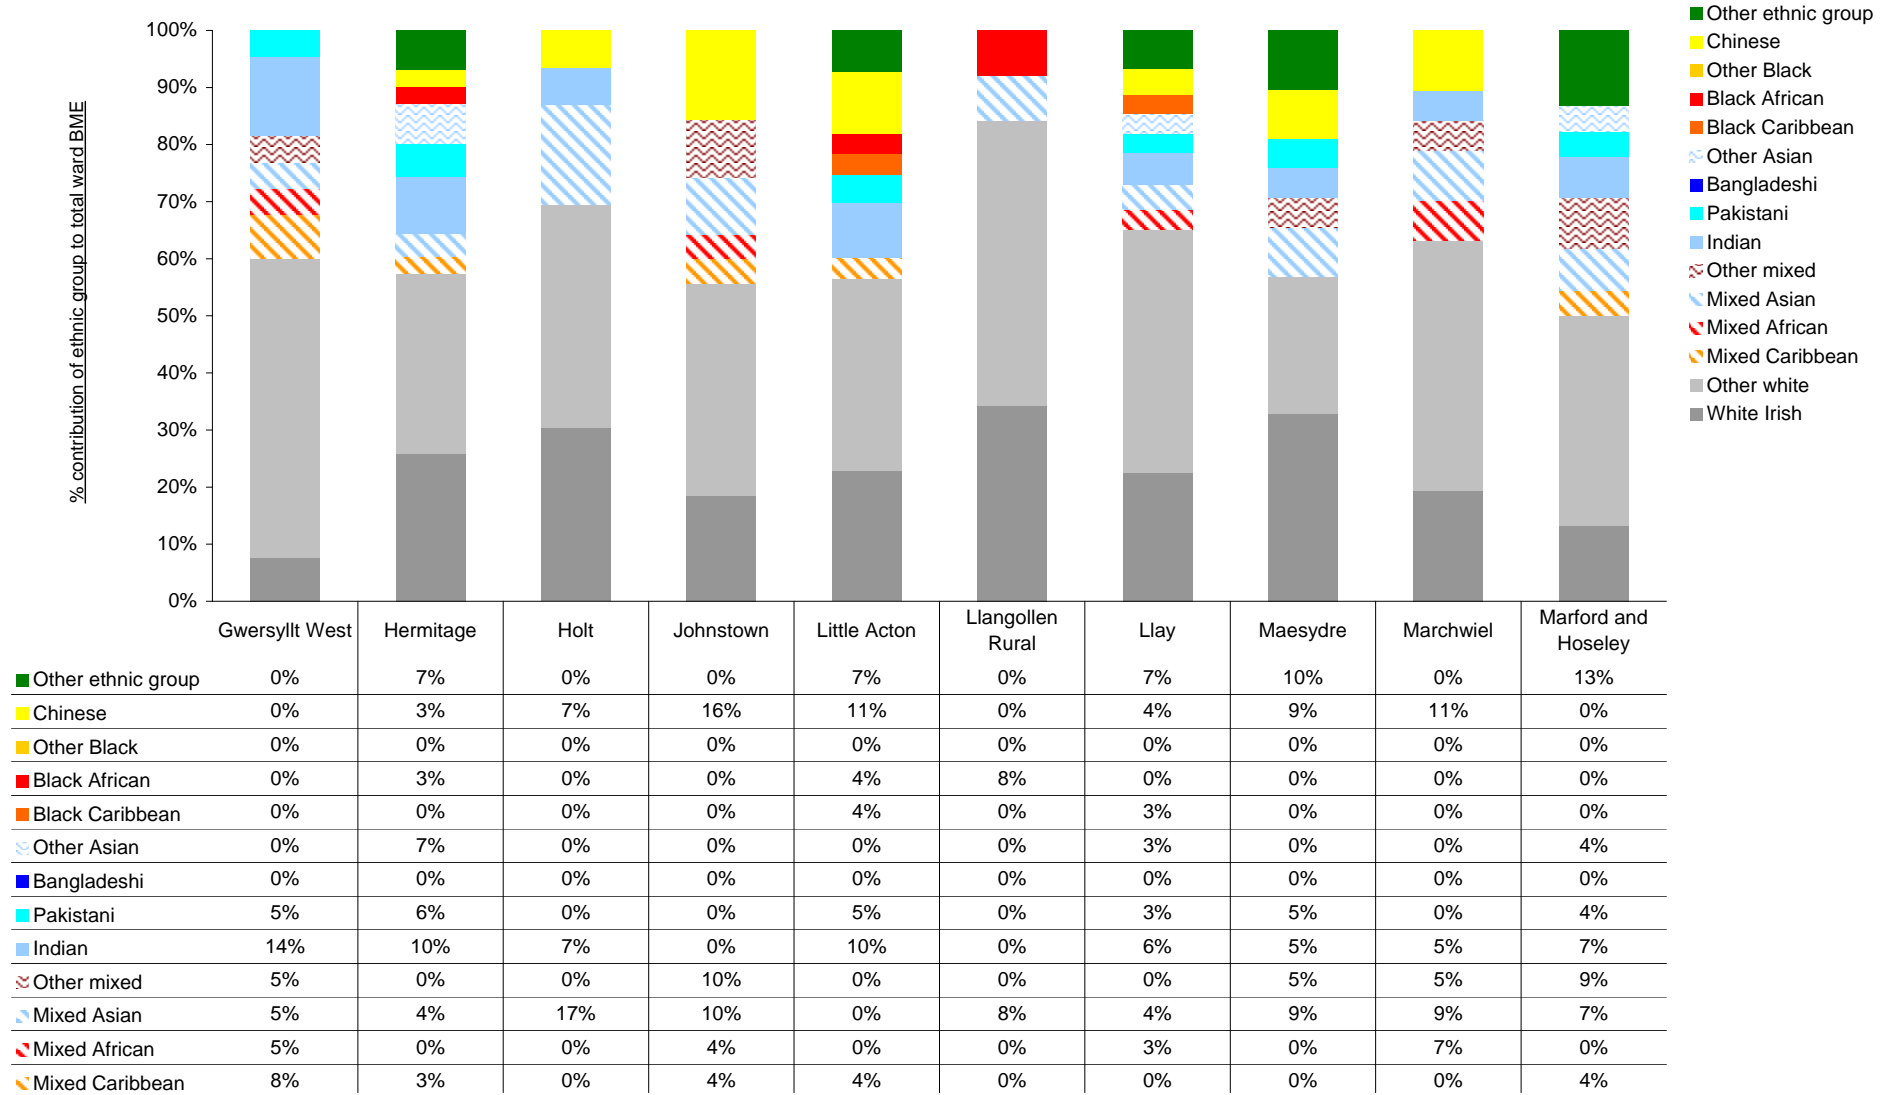

Wards Acton to Chirk North

	Acton	Borrás Park	Bronington	Brymbo	Brynyffynnon	Bryn Cefn	Cartrefle	Cefn	Dyffryn Ceiriog/Ceiriog Valley	Chirk North
Other ethnic group	11%	5%	10%	14%	20%	0%	5%	5%	0%	0%
Chinese	0%	0%	6%	0%	2%	0%	4%	5%	7%	0%
Other Black	0%	0%	0%	0%	1%	0%	0%	0%	0%	0%
Black African	0%	8%	0%	0%	4%	12%	0%	0%	0%	0%
Black Caribbean	0%	0%	0%	7%	0%	0%	0%	0%	7%	0%
Other Asian	8%	0%	0%	0%	1%	0%	0%	0%	0%	0%
Bangladeshi	0%	0%	0%	0%	2%	0%	9%	0%	0%	0%
Pakistani	0%	0%	6%	0%	9%	0%	22%	0%	0%	0%
Indian	6%	17%	6%	0%	25%	0%	0%	6%	0%	0%
Other mixed	12%	0%	0%	7%	2%	0%	5%	5%	7%	8%
Mixed Asian	0%	5%	0%	7%	1%	0%	4%	5%	7%	0%
Mixed African	0%	0%	0%	7%	1%	0%	4%	0%	0%	8%
Mixed Caribbean	5%	0%	6%	11%	2%	20%	4%	0%	0%	10%

Wards Gwersyllt West to Marford and Hoseley

Wards Minera to Queensway

Wards Rhosnesni to Wynnstay