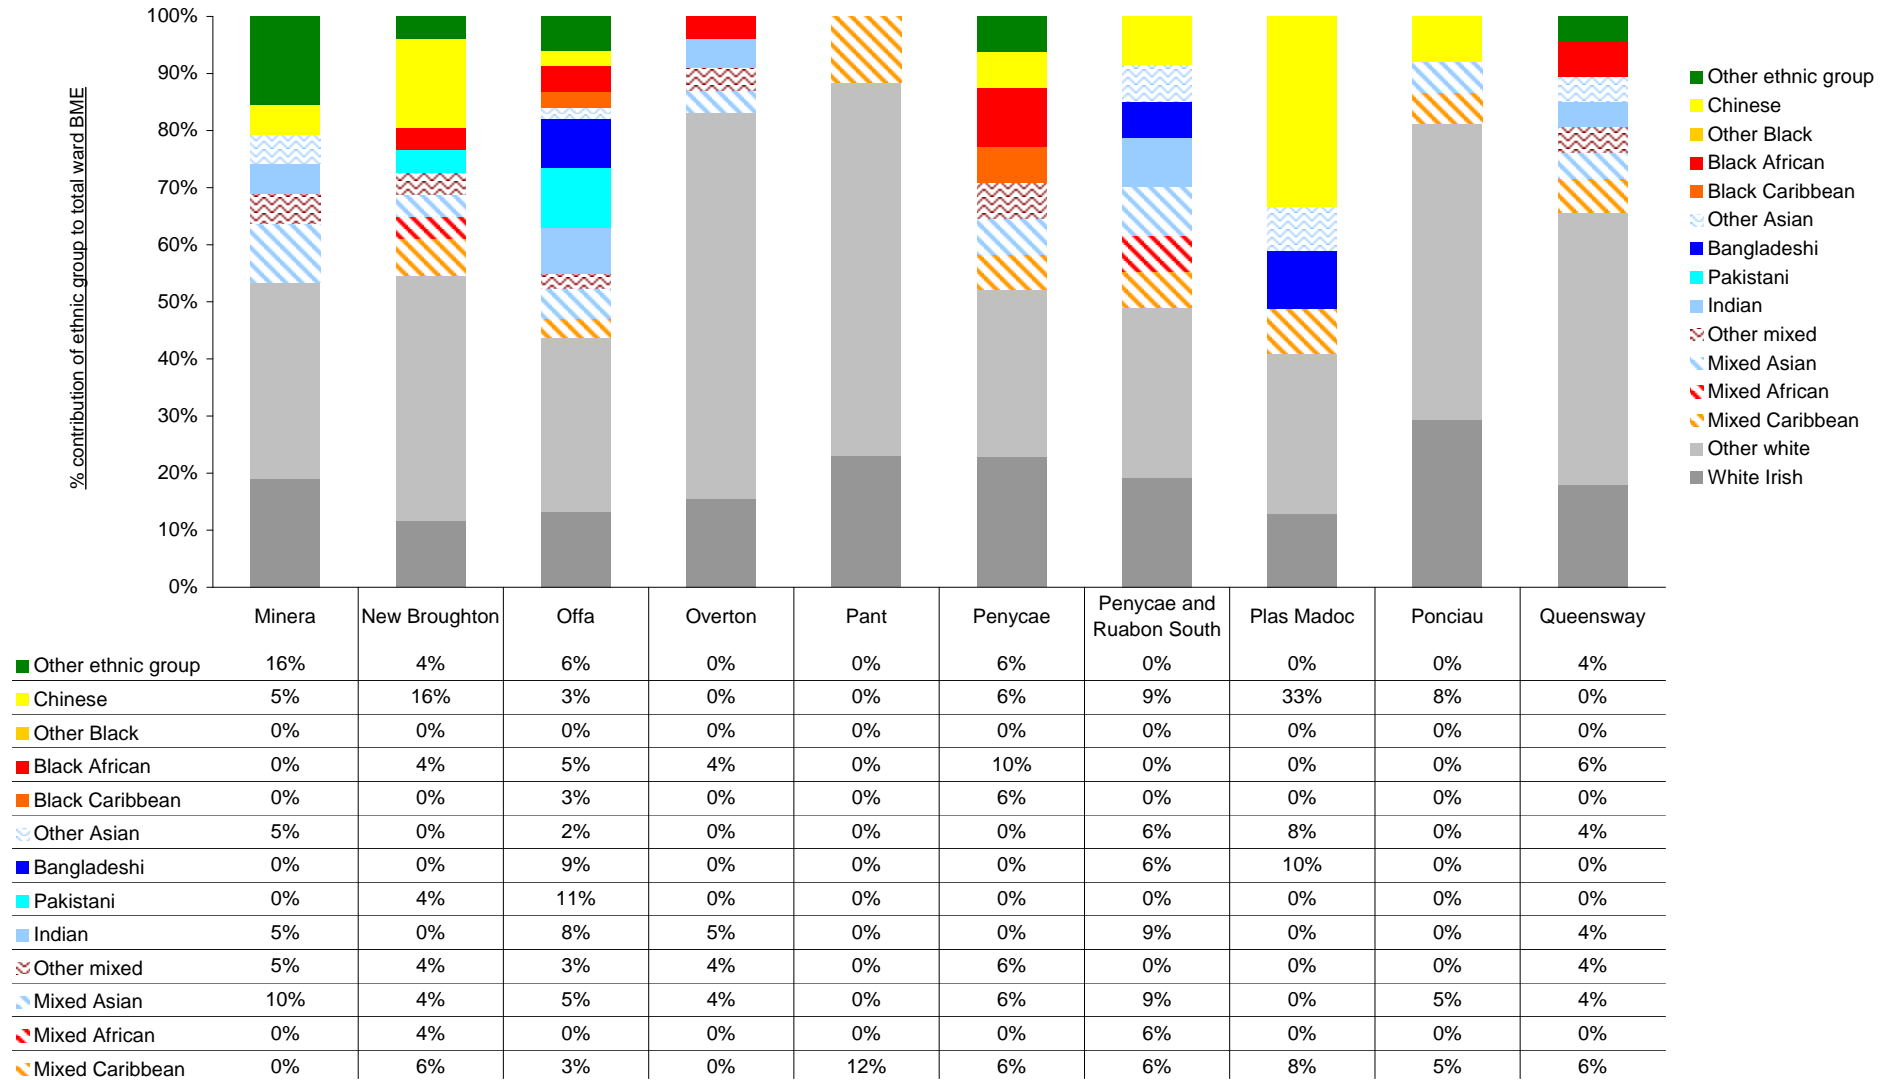

Wards Acton to Chirk North

	Acton	Borrás Park	Bronington	Brymbo	Brynyffynnon	Bryn Cefn	Cartrefle	Cefn	Dyffryn Ceiriog/Ceiriog Valley	Chirk North
Other ethnic group	11%	5%	10%	14%	20%	0%	5%	5%	0%	0%
Chinese	0%	0%	6%	0%	2%	0%	4%	5%	7%	0%
Other Black	0%	0%	0%	0%	1%	0%	0%	0%	0%	0%
Black African	0%	8%	0%	0%	4%	12%	0%	0%	0%	0%
Black Caribbean	0%	0%	0%	7%	0%	0%	0%	0%	7%	0%
Other Asian	8%	0%	0%	0%	1%	0%	0%	0%	0%	0%
Bangladeshi	0%	0%	0%	0%	2%	0%	9%	0%	0%	0%
Pakistani	0%	0%	6%	0%	9%	0%	22%	0%	0%	0%
Indian	6%	17%	6%	0%	25%	0%	0%	6%	0%	0%
Other mixed	12%	0%	0%	7%	2%	0%	5%	5%	7%	8%
Mixed Asian	0%	5%	0%	7%	1%	0%	4%	5%	7%	0%
Mixed African	0%	0%	0%	7%	1%	0%	4%	0%	0%	8%
Mixed Caribbean	5%	0%	6%	11%	2%	20%	4%	0%	0%	10%

Wards Gwersyllt West to Marford and Hoseley

Wards Minera to Queensway

Wards Rhosnesni to Wynnstay